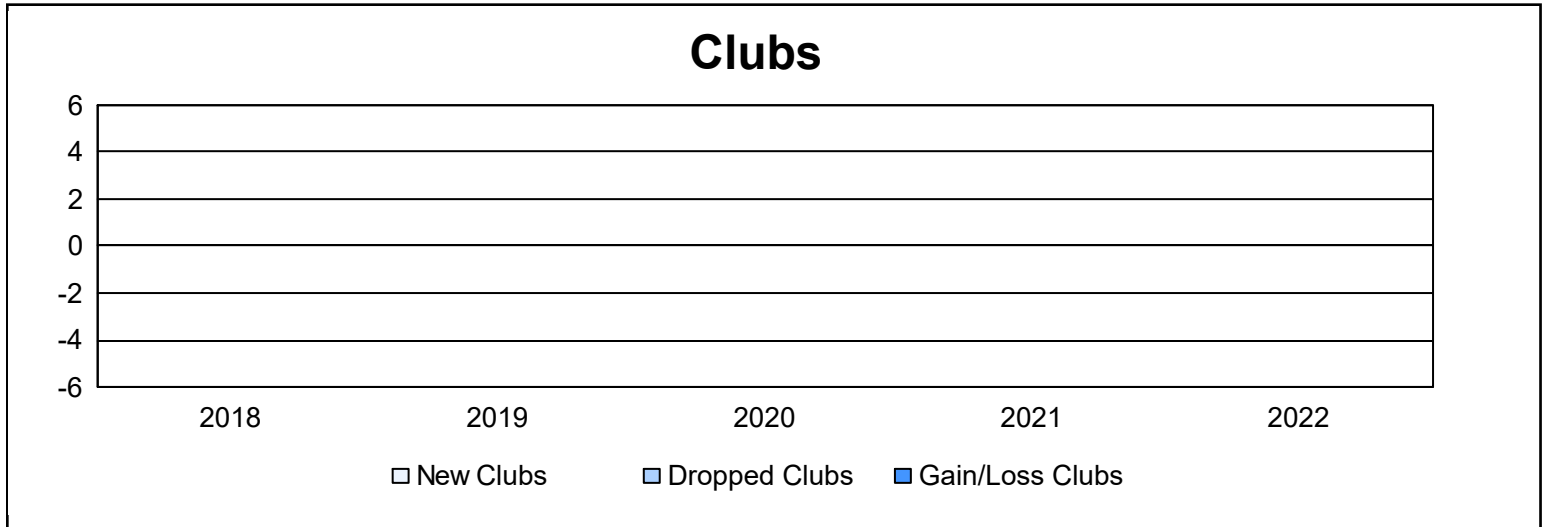

Year	New Clubs	Dropped Clubs	Gain/ Loss Clubs	New Members	Charter Members	Reinstate Members	Transfer Members	Total Member Added	Total Members Dropped	Gain/ Loss Members
2017-2018	0	0	0	96	0	4	3	103	138	-35
2018-2019	0	0	0	105	0	3	8	116	117	-1
2019-2020	0	0	0	91	0	0	3	94	123	-29
2020-2021	0	0	0	36	1	4	0	41	123	-82
2021-2022	0	0	0	118	0	3	8	129	122	7
<b>Average</b>	<b>0</b>	<b>0</b>	<b>0</b>	<b>89</b>	<b>0</b>	<b>3</b>	<b>4</b>	<b>97</b>	<b>125</b>	<b>-28</b>

### Membership Composition June 2022 Cumulative